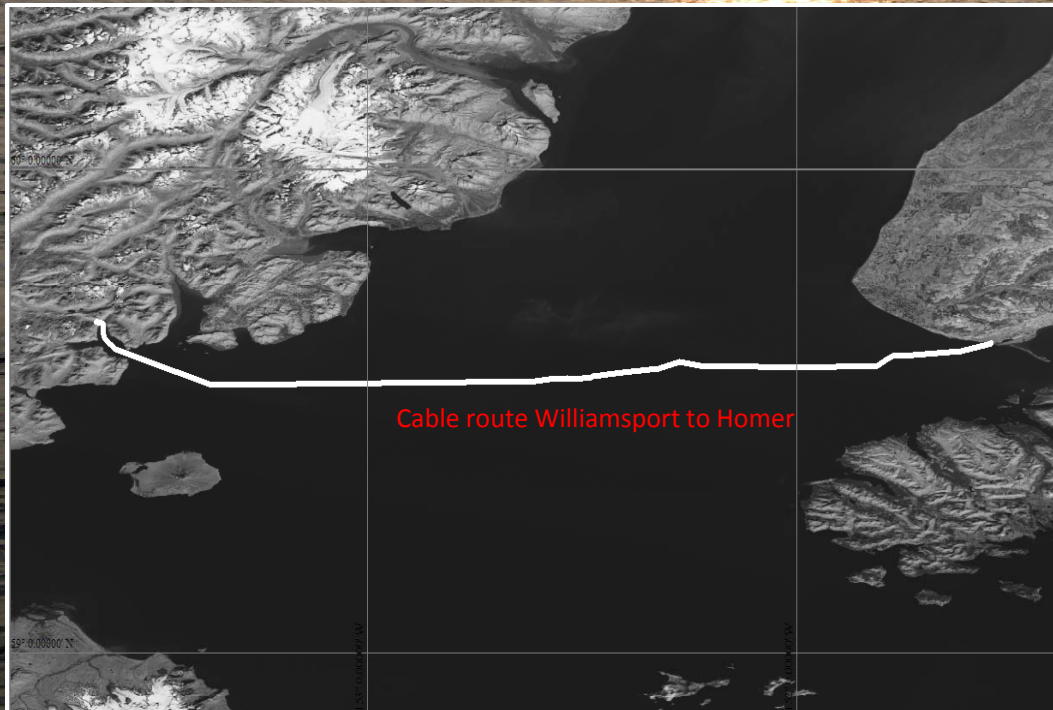

Attention Mariners

Installation of UUI's TERRA SW Submarine Fiber Optic Communications Cable has been completed. The route goes from Homer across Cook Inlet to Iliamna Bay and landing in Williamsport. Please avoid anchoring within a half mile of the cable route. If you suspect your gear or anchor is snagged or has come in contact with the cable, please contact the GCI Network Operations Center as soon as possible at:

GCI NETWORK OPERATIONS CENTER
1-888-442-8662 or 1-907-265-5555

For complete route position list of the cable available for download to many common marine chart plotter softwares

contact Greg Wilt at 907-306-4342, gwilt@gci.com

TERRA SW Submarine Cable Route in Red

Green route—ACS AKORN
Blue route—Old Harbor KKCC