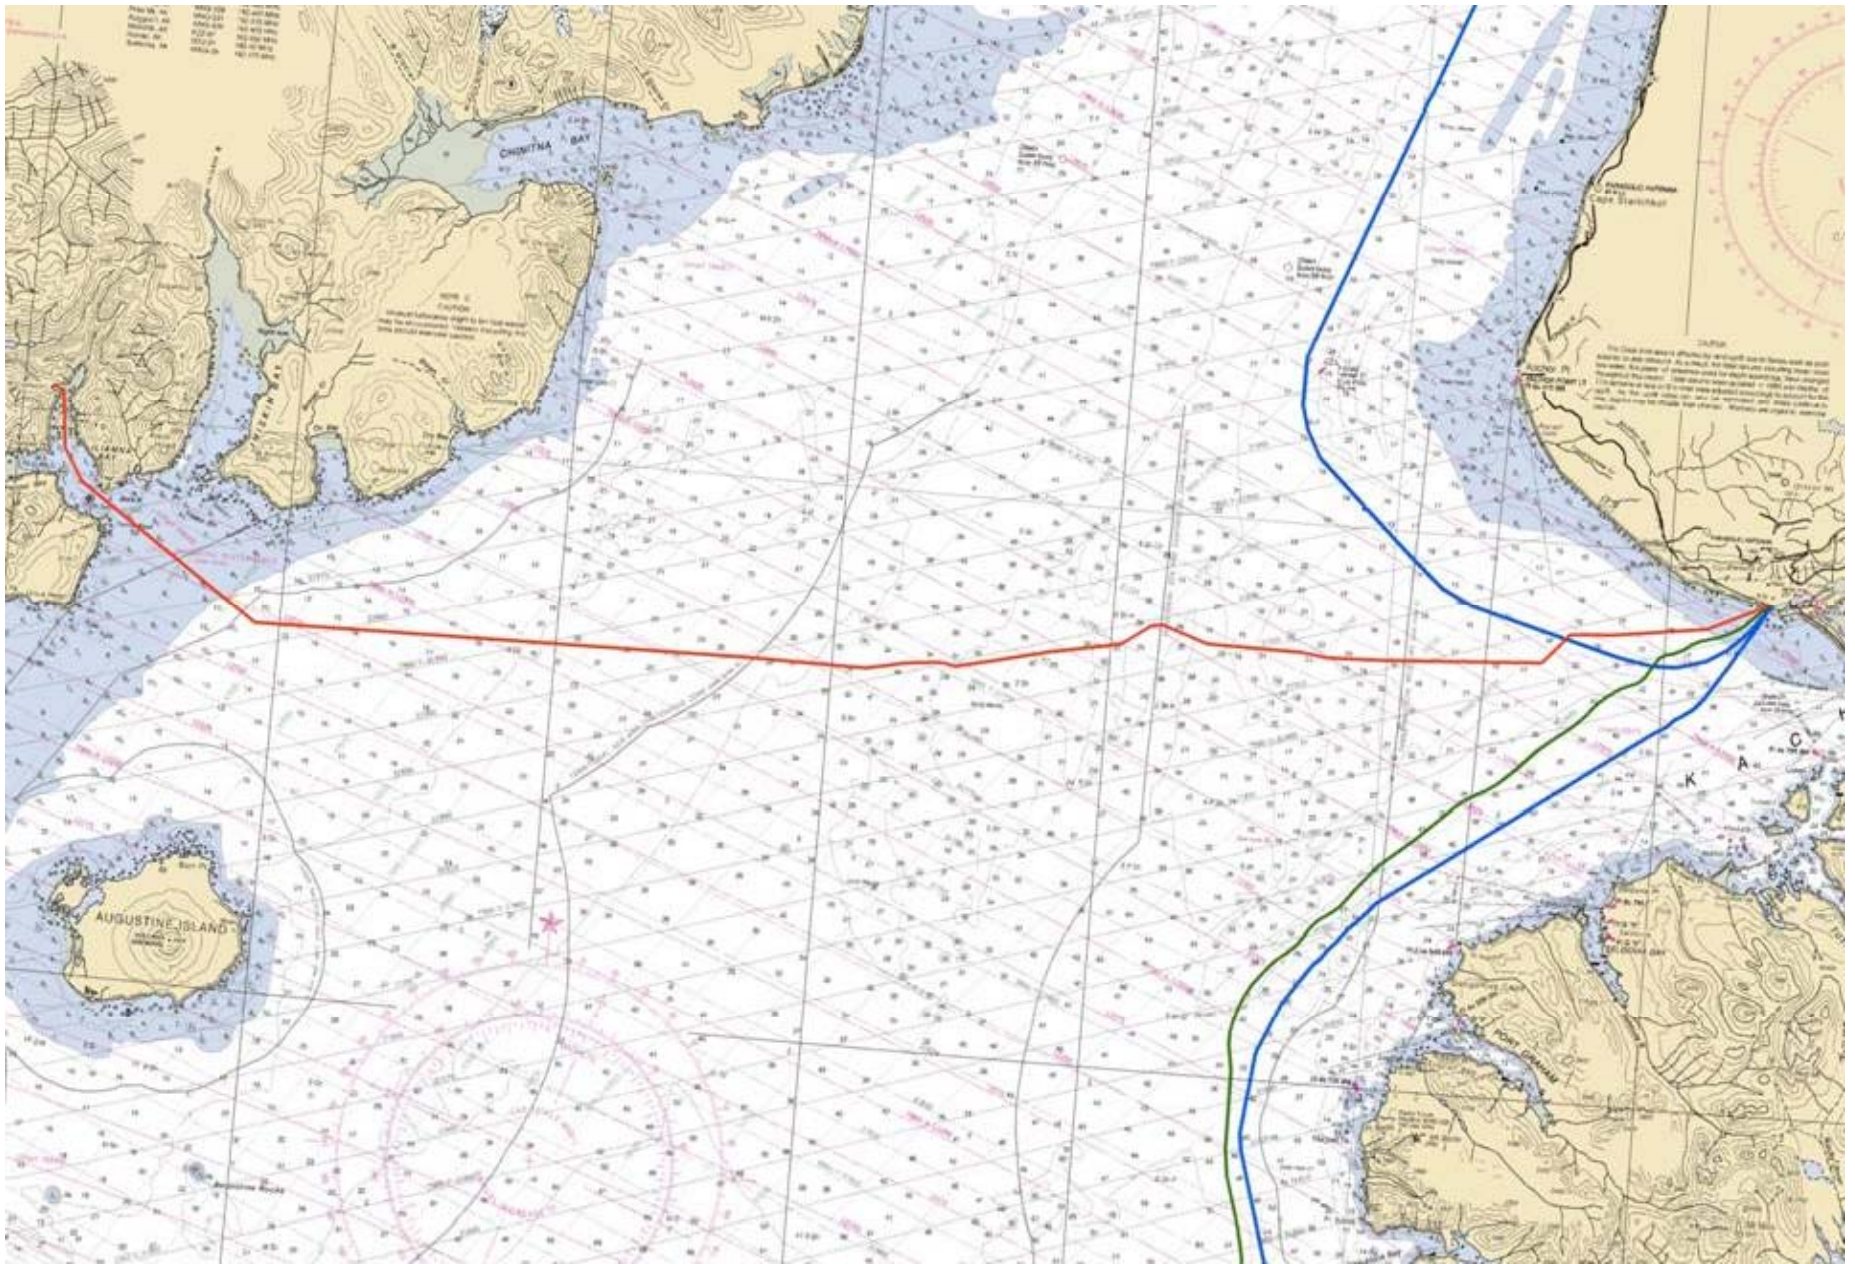

Attention Mariners

Installation of UUI's TERRA SW Submarine Fiber Optic Communications Cable has been completed. The route goes from Homer across Cook Inlet to Iliamna Bay and landing in Williamsport. Please avoid anchoring within a half mile of the cable route. If you suspect your gear or anchor is snagged or has come in contact with the cable, please contact the GCI Network Operations Center as soon as possible at:

GCI NETWORK OPERATIONS CENTER
1-888-442-8662 or 1-907-265-5555

For complete route position list of the cable available for download to many common marine chart plotter softwares

contact Greg Wilt at 907-306-4342, gwilt@gci.com

TERRA SW Submarine Cable Route in Red

Green route—ACS AKORN
Blue route—Old Harbor KKCC